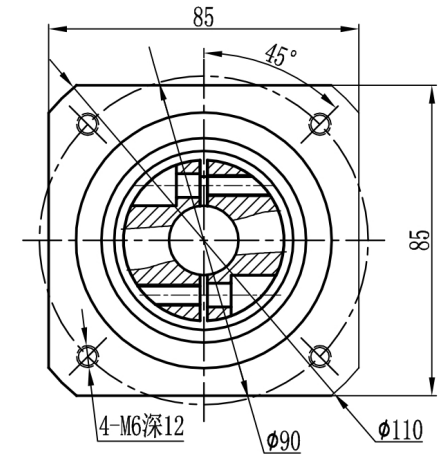

SAM GEARBOX

| | | | |
|-------------------|-----------|---------------------|----------|
| RATIO | 1:9-1:100 | Normal service life | 20000 h |
| Rated Torque | 54-142Nm | Eff | 94% |
| Max Torque | 108-284Nm | Noise | 68dB |
| Rated Input Speed | 4000r/min | Ambient temperature | -20℃+90℃ |
| MAX Input Speed | 6000r/min | | |
| Backlash | 5-7arcmin | | |