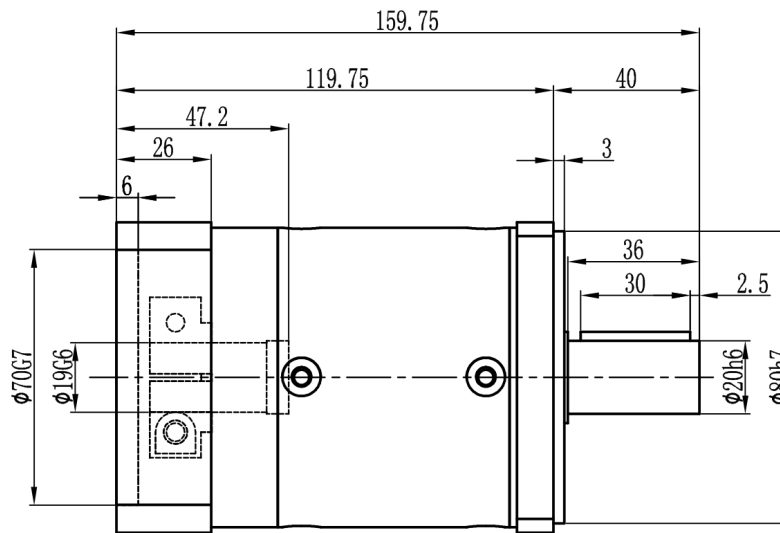

SAM GEARBOX

| | | | |
|-------------------|-----------|---------------------|----------|
| RATIO | 1:9-1:100 | Normal service life | 20000 h |
| Rated Torque | 54-142Nm | Eff | 94% |
| Max Torque | 108-284Nm | Noise | 68dB |
| Rated Input Speed | 4000r/min | Ambient temperature | -20℃+90℃ |
| MAX Input Speed | 6000r/min | | |
| Backlash | 5-7arcmin | | |