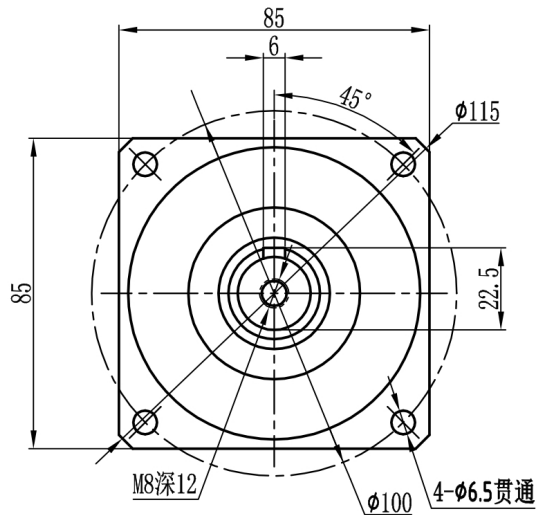

SAM GEARBOX

| | | | |
|-------------------|-----------|---------------------|----------|
| RATIO | 1:9-1:100 | Normal service life | 20000 h |
| Rated Torque | 54-142Nm | Eff | 94% |
| Max Torque | 108-284Nm | Noise | 68dB |
| Rated Input Speed | 4000r/min | Ambient temperature | -20℃+90℃ |
| MAX Input Speed | 6000r/min | | |
| Backlash | 5-7arcmin | | |