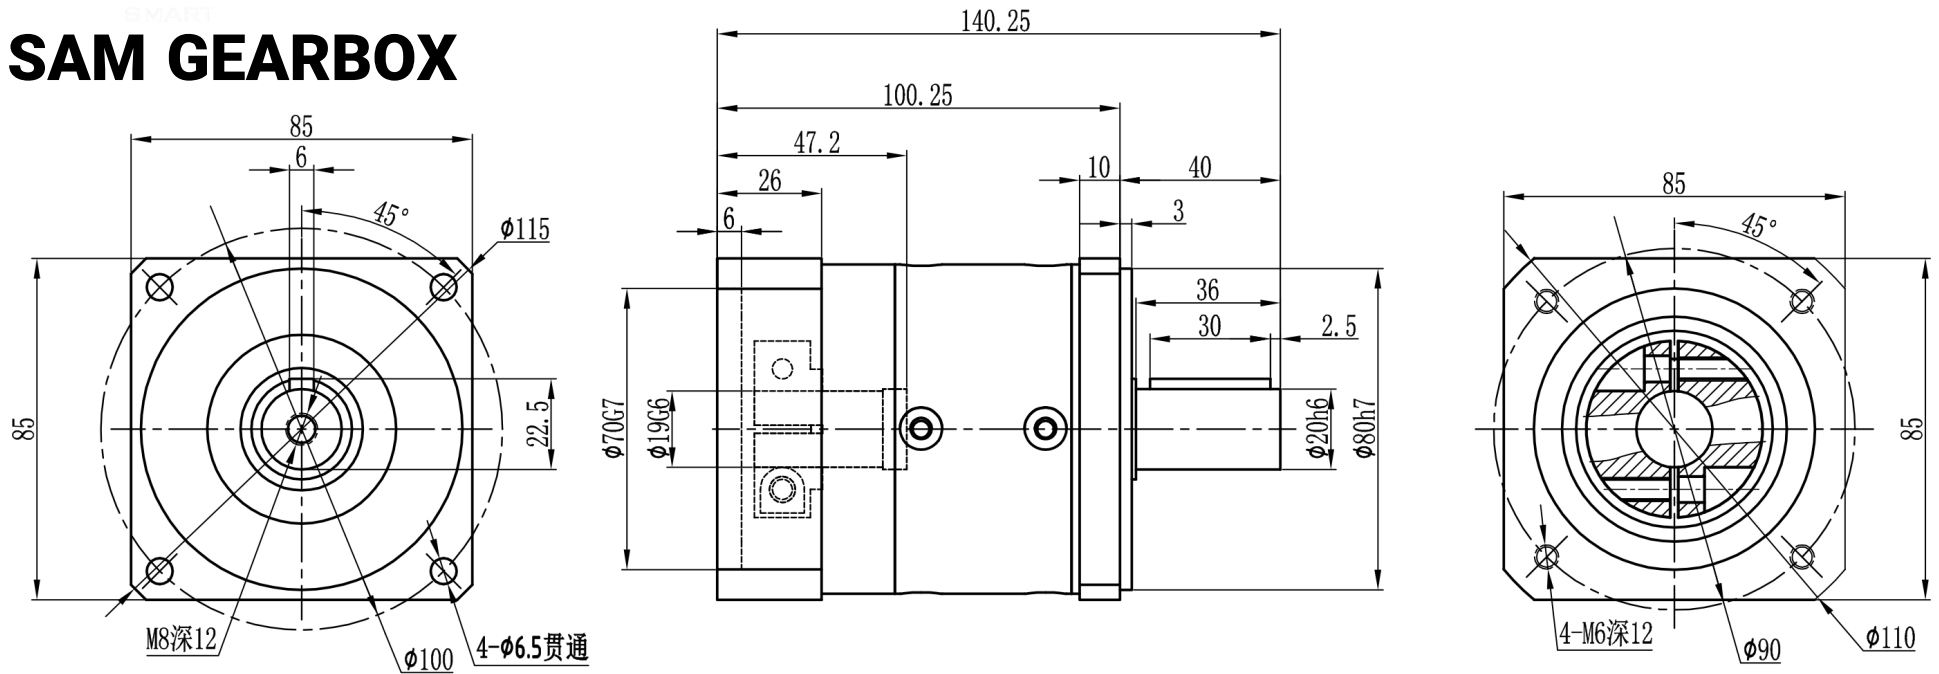

# SAM GEARBOX

RATIO	1:3-1:10	Normal service life	20000 h
Rated Torque	54-142Nm	Eff	97%
Max Torque	108-284Nm	Noise	68dB
Rated Input Speed	4000r/min	Ambient temperature	-20°C-+90°C
MAX Input Speed	6000r/min		
Backlash	5-7arcmin		