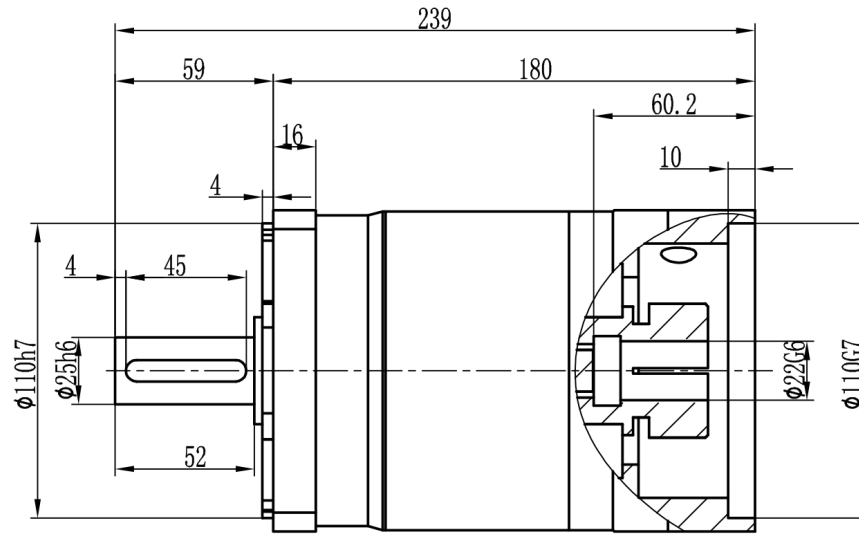

SAM GEARBOX

RATIO	1:9-1:100	Normal service life	20000 h
Rated Torque	95-280Nm	Eff	94%
Max Torque	190-560Nm	Noise	72dB
Rated Input Speed	4000r/min	Ambient temperature	-20°C - +90°C
MAX Input Speed	6000r/min		
Backlash	5-7arcmin		