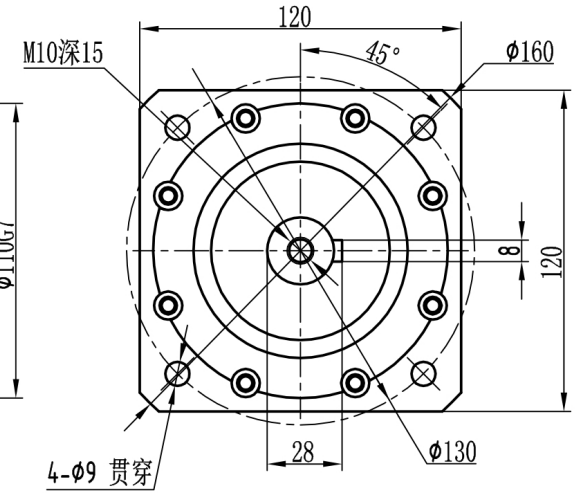

SAM GEARBOX

RATIO	1:9-1:100	Normal service life	20000 h
Rated Torque	95-280Nm	Eff	94%
Max Torque	190-560Nm	Noise	72dB
Rated Input Speed	4000r/min	Ambient temperature	-20°C - +90°C
MAX Input Speed	6000r/min		
Backlash	5-7arcmin		