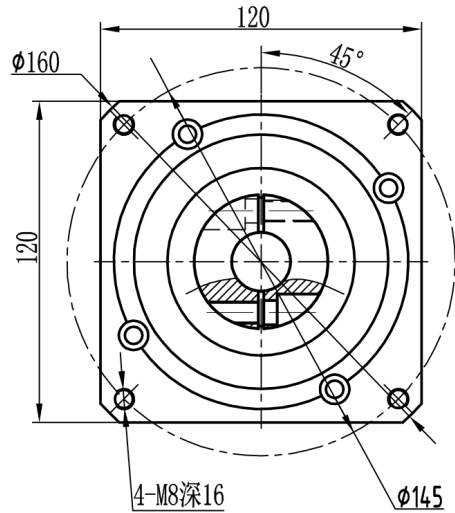

SAM GEARBOX

RATIO	1:9-1:100	Normal service life	20000 h
Rated Torque	95-280Nm	Eff	94%
Max Torque	190-560Nm	Noise	72dB
Rated Input Speed	4000r/min	Ambient temperature	-20°C - +90°C
MAX Input Speed	6000r/min		
Backlash	5-7arcmin		