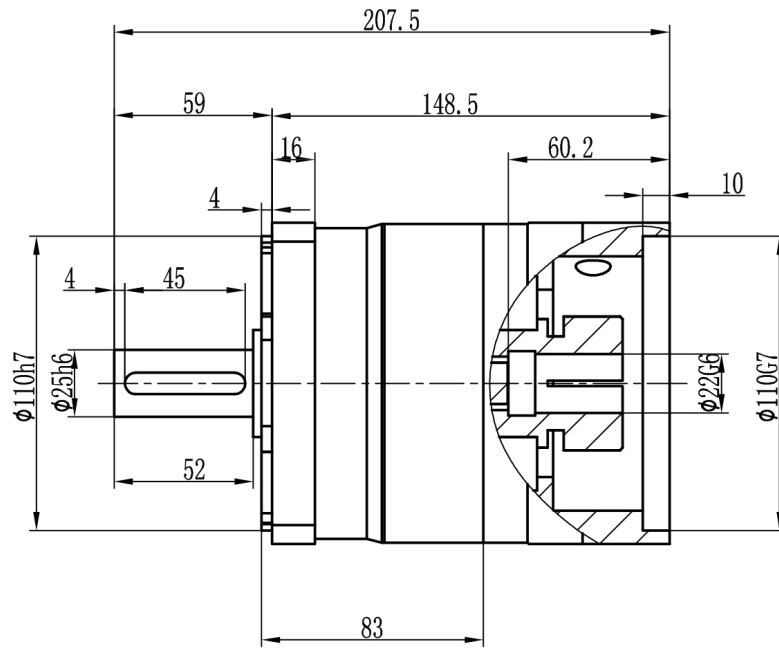

SAM GEARBOX

| | | | |
|-------------------|-----------|---------------------|---------------|
| RATIO | 1:3-1:10 | Normal service life | 20000 h |
| Rated Torque | 95-280Nm | Eff | 97% |
| Max Torque | 190-560Nm | Noise | 68dB |
| Rated Input Speed | 3000r/min | Ambient temperature | -20°C - +90°C |
| MAX Input Speed | 6000r/min | | |
| Backlash | 5-7arcmin | | |