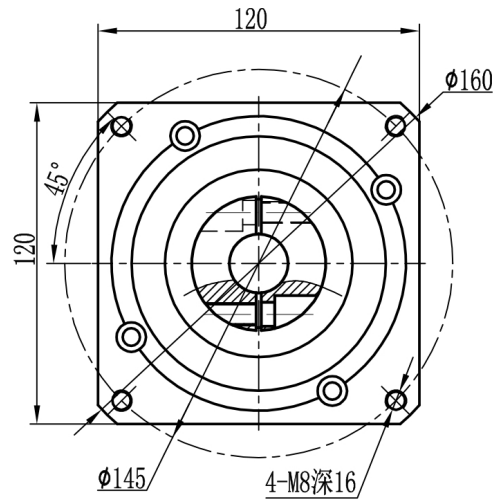

SAM GEARBOX

| | | | |
|-------------------|-----------|---------------------|---------------|
| RATIO | 1:3-1:10 | Normal service life | 20000 h |
| Rated Torque | 95-280Nm | Eff | 97% |
| Max Torque | 190-560Nm | Noise | 68dB |
| Rated Input Speed | 3000r/min | Ambient temperature | -20°C - +90°C |
| MAX Input Speed | 6000r/min | | |
| Backlash | 5-7arcmin | | |