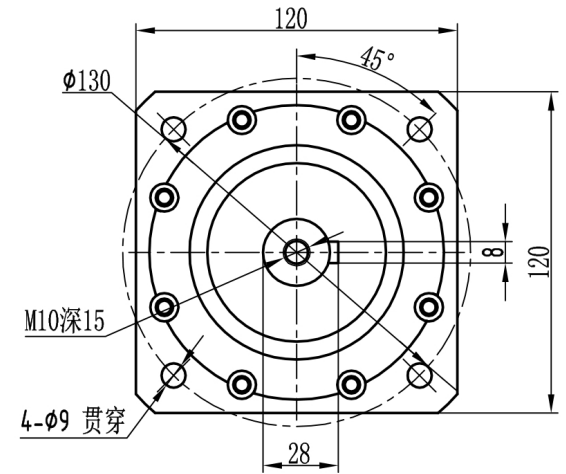

SAM GEARBOX

| | | | |
|-------------------|-----------|---------------------|---------------|
| RATIO | 1:3-1:10 | Normal service life | 20000 h |
| Rated Torque | 95-280Nm | Eff | 97% |
| Max Torque | 190-560Nm | Noise | 68dB |
| Rated Input Speed | 3000r/min | Ambient temperature | -20°C - +90°C |
| MAX Input Speed | 6000r/min | | |
| Backlash | 5-7arcmin | | |