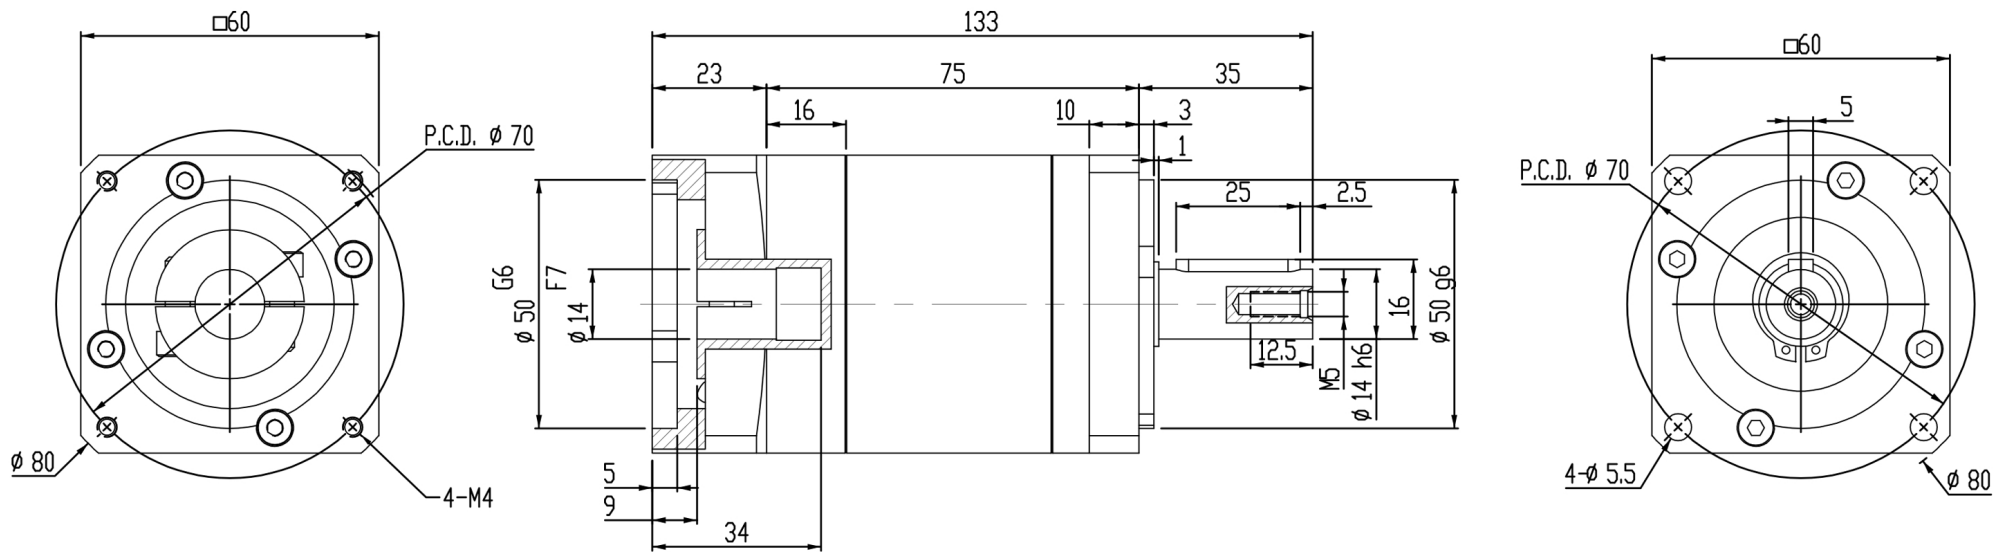

SAM GEARBOX

RATIO	1:9-1:100	Normal service life	20000 h
Rated Torque	15-42Nm	Eff	98%
Max Torque	30-84Nm	Noise	68dB
Rated Input Speed	4000r/min	Ambient temperature	-20°C- +90°C
MAX Input Speed	6000r/min		
Backlash	5-7 arcmin		