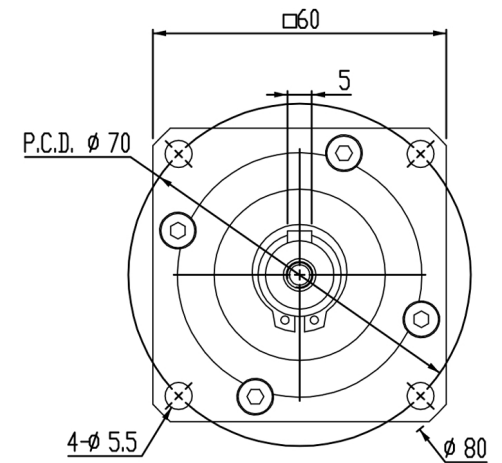

SAM GEARBOX

RATIO	1:3-1:10	Normal service life	20000 h
Rated Torque	15-42Nm	Eff	98%
Max Torque	30-84Nm	Noise	68dB
Rated Input Speed	4000r/min	Ambient temperature	-20°C- +90°C
MAX Input Speed	6000r/min		
Backlash	5-7 arcmin		