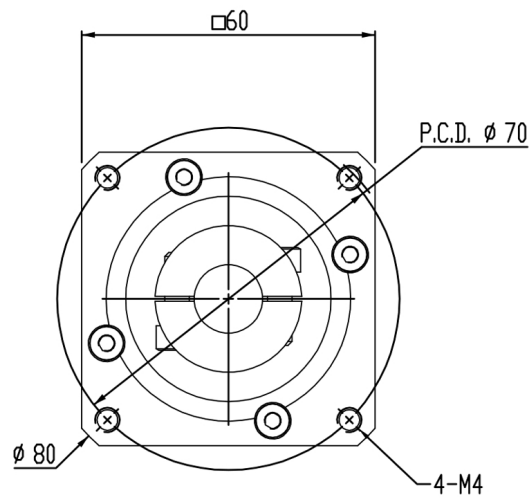

SAM GEARBOX

RATIO	1:3-1:10	Normal service life	20000 h
Rated Torque	15-42Nm	Eff	98%
Max Torque	30-84Nm	Noise	68dB
Rated Input Speed	4000r/min	Ambient temperature	-20°C- +90°C
MAX Input Speed	6000r/min		
Backlash	5-7 arcmin		