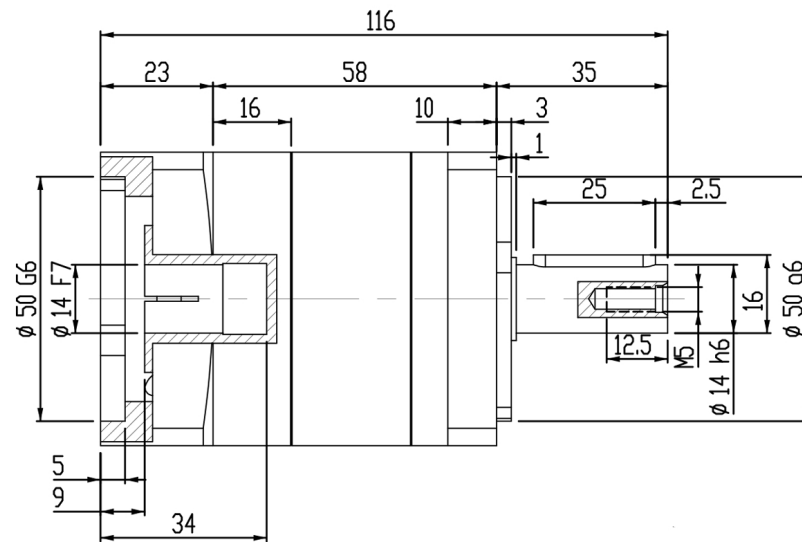

SAM GEARBOX

RATIO	1:3-1:10	Normal service life	20000 h
Rated Torque	15-42Nm	Eff	98%
Max Torque	30-84Nm	Noise	68dB
Rated Input Speed	4000r/min	Ambient temperature	-20°C- +90°C
MAX Input Speed	6000r/min		
Backlash	5-7 arcmin		